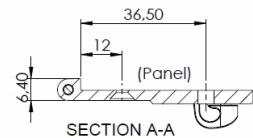

PRODUCT SHEET

Description

Cabinet Hinge "Easy", F/Inset Doors, CPL, Min.180DG,F/8-10mm
 Panel, W/Catch, Zamak Body & Stainless Steel Axel, Incl. 4
 SS Euro Screws $\phi 6,3 \times 10$ mm + 2 CSK Steel Screws $3,5 \times 10$ mm
 & 2 White PA6 Gaskets - 1mm

Pcs. 10 200 8302100090

5 704866 484916

Item:	"X" Door thickness:
15.04.105	8 - 10 mm.
15.04.110	14 - 16 mm.