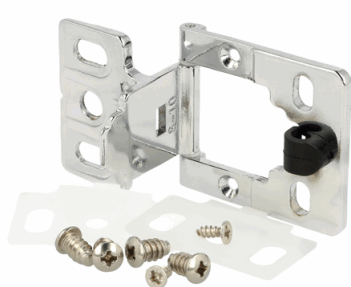

PRODUCT SHEET

Description

Cabinet Hinge "Easy", F/Inset Doors, CPL, Min.180DG,F/8-10mm
 Panel, W/Catch, Zamak Body & Stainless Steel Axel, Incl. 4
 SS Euro Screws $\phi 6,3 \times 10$ mm + 2 CSK Steel Screws $3,5 \times 10$ mm
 & 2 White PA6 Gaskets - 1mm

Pcs. 10 200 8302100090

5 704866 484916

Item:	"X" Door thickness:
15.04.105	8 - 10 mm.
15.04.110	14 - 16 mm.