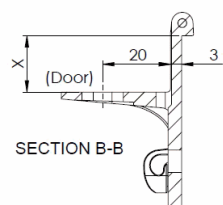

PRODUCT SHEET

Description

Cabinet Hinge "Easy", F/Inset Doors, CPL, Min.180DG,F/8-10mm
 Panel, W/Catch, Zamak Body & Stainless Steel Axel, Incl. 4
 SS Euro Screws $\phi 6,3 \times 10$ mm + 2 CSK Steel Screws $3,5 \times 10$ mm
 & 2 White PA6 Gaskets - 1mm

Pcs. 10 200 8302100090

5 704866 484916

Item:	"X" Door thickness:
15.04.105	8 - 10 mm.
15.04.110	14 - 16 mm.