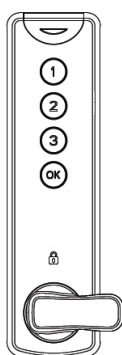

PRODUCT SHEET

Description

Elec. Combination Cam Lock, "Dave", Private, Silver, 93x25x

9,1mm, CE: 32mm (Battery CR1220 Not Included)-Included:

1Pcs. Striking Plate, 3 Pcs. Cam Plate, 1Pcs. Needle, 2Pcs.

Washers, 2Pcs Nuts, 7Pcs Screws, 1Pcs Tube $\varnothing 6 \times 50$ mm.

Web: www.siso.dk

Item number

14.60.398-0

Units	Box	Carton	HS Code	Barcode
-------	-----	--------	---------	---------

Pcs.

1

12

8301300000

5 704866 492874

LOCKED

UNLOCKED