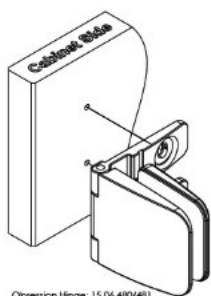

PRODUCT SHEET

Description:

Glass Door Hinge "Obsession" Inset, Brass, CPL, W/Catch, For 8-10mm Glass, Glass Drill: $\varnothing 14\text{mm}$, Load Capacity 16kg,, Max Door Size: 650x2000x10mm

Item number:

15.06.480-0

Units	Box	Carton	HS Code	Barcode
Pcs.	1	20	8302100090	
				5704866510226

SISO A/S

Mileparken 11
DK-2740 Skovlunde
Denmark
VAT: DK 24786013

Phone +45 45 830 900

www.siso.dk
siso@siso.dk

Danske Bank
Nytrov Branch
Copenhagen
SWIFT: DABADKKK

Account no.
4180 3112 112936
IBAN Account
DK7230003112112936