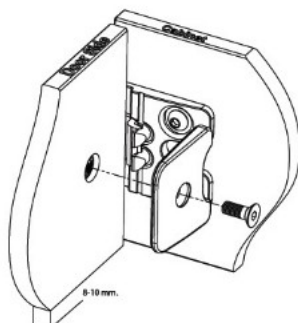

PRODUCT SHEET

Description:

Glass Door Hinge "Obsession" Inset, Brass, CPL, W/Catch, For 8-10mm Glass, Glass Drill: $\varnothing 14\text{mm}$, Load Capacity 16kg,, Max Door Size: 650x2000x10mm

Item number:

15.06.480-0

Units	Box	Carton	HS Code	Barcode
Pcs.	1	20	8302100090	
				5704866510226

SISO A/S

Mileparken 11
DK-2740 Skovlunde
Denmark
VAT: DK 24786013

Phone +45 45 830 900

www.siso.dk
siso@siso.dk

Danske Bank
Nytrov Branch
Copenhagen
SWIFT: DABADKKK

Account no.
4180 3112 112936
IBAN Account
DK7230003112112936