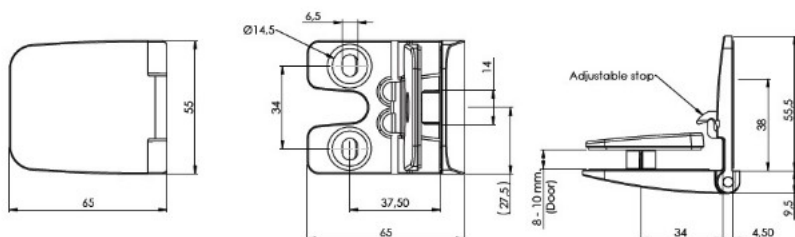

PRODUCT SHEET

Description:

Glass Door Hinge "Obsession" Inset, Brass, CPL, W/Catch, For 8-10mm Glass, Glass Drill: $\varnothing 14\text{mm}$, Load Capacity 16kg,, Max Door Size: 650x2000x10mm

Item number:

15.06.480-0

Units	Box	Carton	HS Code	Barcode
Pcs.	1	20	8302100090	
				5704866510226

SISO A/S

Mileparken 11
DK-2740 Skovlunde
Denmark
VAT: DK 24786013

Phone +45 45 830 900

www.siso.dk
siso@siso.dk

Danske Bank
Nytrov Branch
Copenhagen
SWIFT: DABADKKK

Account no.
4180 3112 112936
IBAN Account
DK7230003112112936