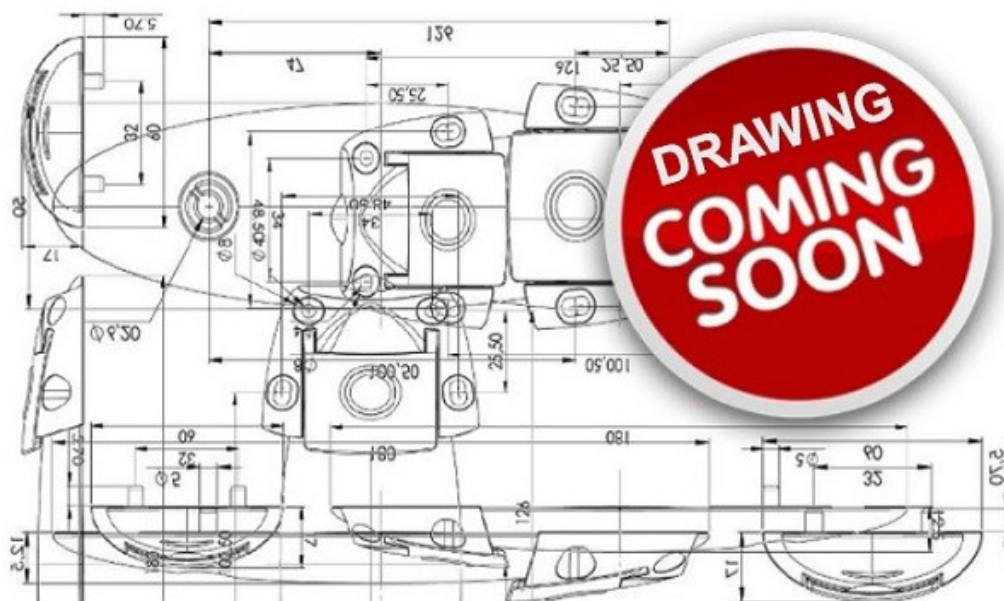

PRODUCT SHEET

Description:

Modern Key "MMI", W/Wooden Head Beech, Matt Nickel

Item number:

14.10.060-0

Units	Box	Carton	HS Code	Barcode
Pcs.	100	1000	8301700000	 5704866049634

SISO A/S

Mileparken 11
DK-2740 Skovlunde
Denmark
VAT: DK 24786013