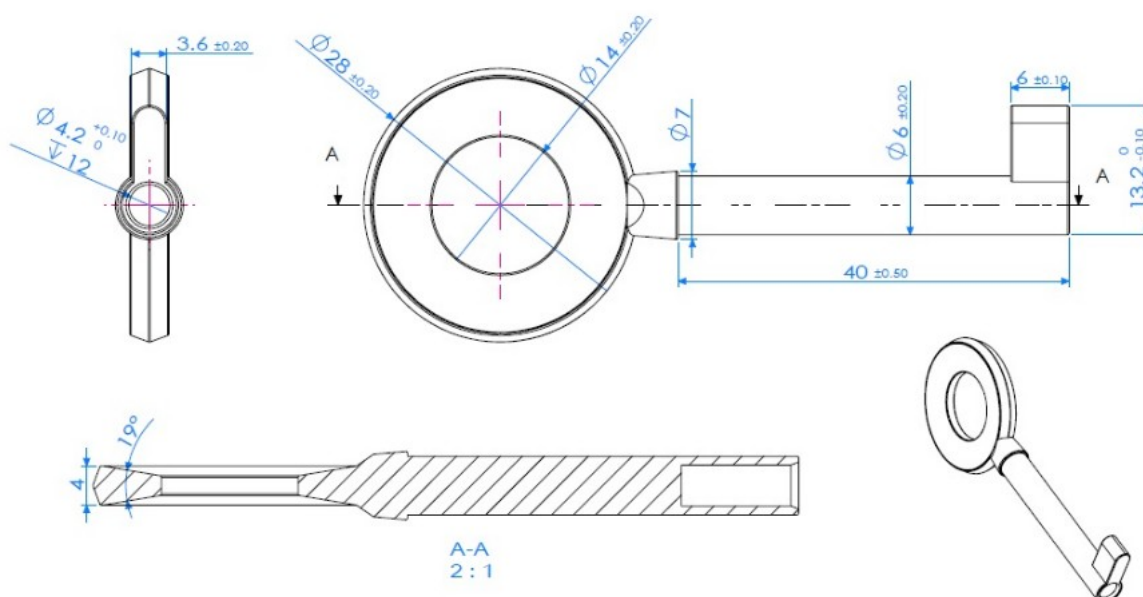

PRODUCT SHEET

Description:

Contemporary Key # 7771, NPL, Shaft 40mm, W/Euro Bit

Item number:

14.10.056-1

Units	Box	Carton	HS Code	Barcode
Pcs.	100	500	8301700000	
				5704866461108

SISO A/S

Mileparken 11
DK-2740 Skovlunde
Denmark
VAT: DK 24786013