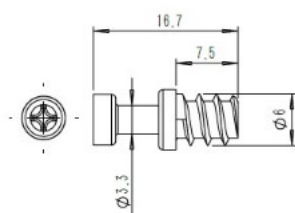

PRODUCT SHEET

Description:

Shelf Connector "Eccentric" W/ $\varnothing$ 10mm Dowel, White PE, F/ 16 mm Panels, $\varnothing$ 20x12,7mm, Incl. Steel Screw $\varnothing$ 6x16mm

Item number:

11.04.575-0

Units	Box	Carton	HS Code	Barcode
Pcs.		500	3926909790	 5704866515184

SISO A/S

Mileparken 11
DK-2740 Skovlunde
Denmark
VAT: DK 24786013

Phone +45 45 830 900

www.siso.dk
siso@siso.dk

Danske Bank
Nytorv Branch
Copenhagen
SWIFT: DABADKKK

Account no.
4180 3112 112936
IBAN Account
DK7230003112112936