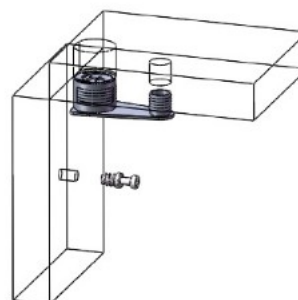

PRODUCT SHEET

Description:

Shelf Connector "Eccentric" W/ $\varnothing$ 10mm Dowel, White PE, F/ 16 mm Panels, $\varnothing$ 20x12,7mm, Incl. Steel Screw $\varnothing$ 6x16mm

Item number:

11.04.575-0

Units	Box	Carton	HS Code	Barcode
Pcs.		500	3926909790	 5704866515184

SISO A/S

Mileparken 11
DK-2740 Skovlunde
Denmark
VAT: DK 24786013

Phone +45 45 830 900

www.siso.dk
siso@siso.dk

Danske Bank
Nytorv Branch
Copenhagen
SWIFT: DABADKKK

Account no.
4180 3112 112936
IBAN Account
DK7230003112112936