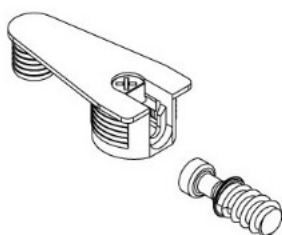

PRODUCT SHEET

Description:

Shelf Connector "Eccentric" W/ $\varnothing$ 10mm Dowel, White PE, F/ 16 mm Panels, $\varnothing$ 20x12,7mm, Incl. Steel Screw $\varnothing$ 6x16mm

Item number:

11.04.575-0

Units	Box	Carton	HS Code	Barcode
Pcs.		500	3926909790	 5704866515184

SISO A/S

Mileparken 11
DK-2740 Skovlunde
Denmark
VAT: DK 24786013

Phone +45 45 830 900

www.siso.dk
siso@siso.dk

Danske Bank
Nytorv Branch
Copenhagen
SWIFT: DABADKKK

Account no.
4180 3112 112936
IBAN Account
DK7230003112112936