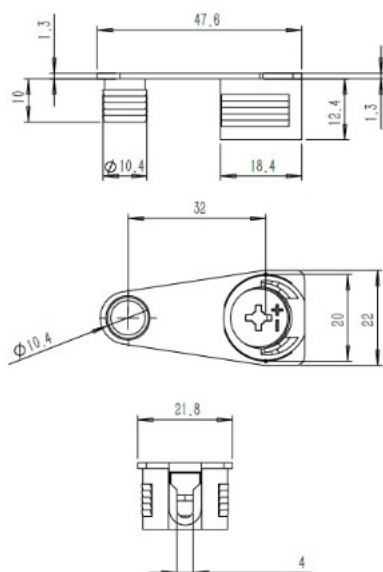

PRODUCT SHEET

Description:

Shelf Connector "Eccentric" W/ $\varnothing$ 10mm Dowel, White PE, F/ 16 mm Panels, $\varnothing$ 20x12,7mm, Incl. Steel Screw $\varnothing$ 6x16mm

Item number:

11.04.575-0

Units	Box	Carton	HS Code	Barcode
Pcs.		500	3926909790	 5704866515184

SISO A/S

Mileparken 11
DK-2740 Skovlunde
Denmark
VAT: DK 24786013

Phone +45 45 830 900

www.siso.dk
siso@siso.dk

Danske Bank
Nytorv Branch
Copenhagen
SWIFT: DABADKKK

Account no.
4180 3112 112936
IBAN Account
DK7230003112112936