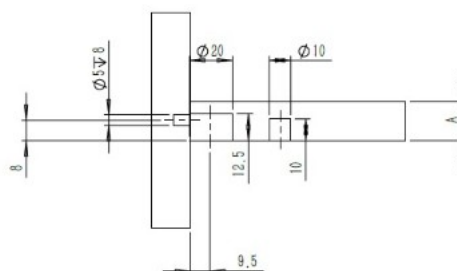

## Description:

Shelf Connector "Eccentric" W/ $\varnothing$ 10mm Dowel, White PE, F/ 16 mm Panels,  $\varnothing$ 20x12,7mm, Incl. Steel Screw  $\varnothing$ 6x16mm

## Item number:

11.04.575-0

Units	Box	Carton	HS Code	Barcode
Pcs.		500	3926909790	 5704866515184